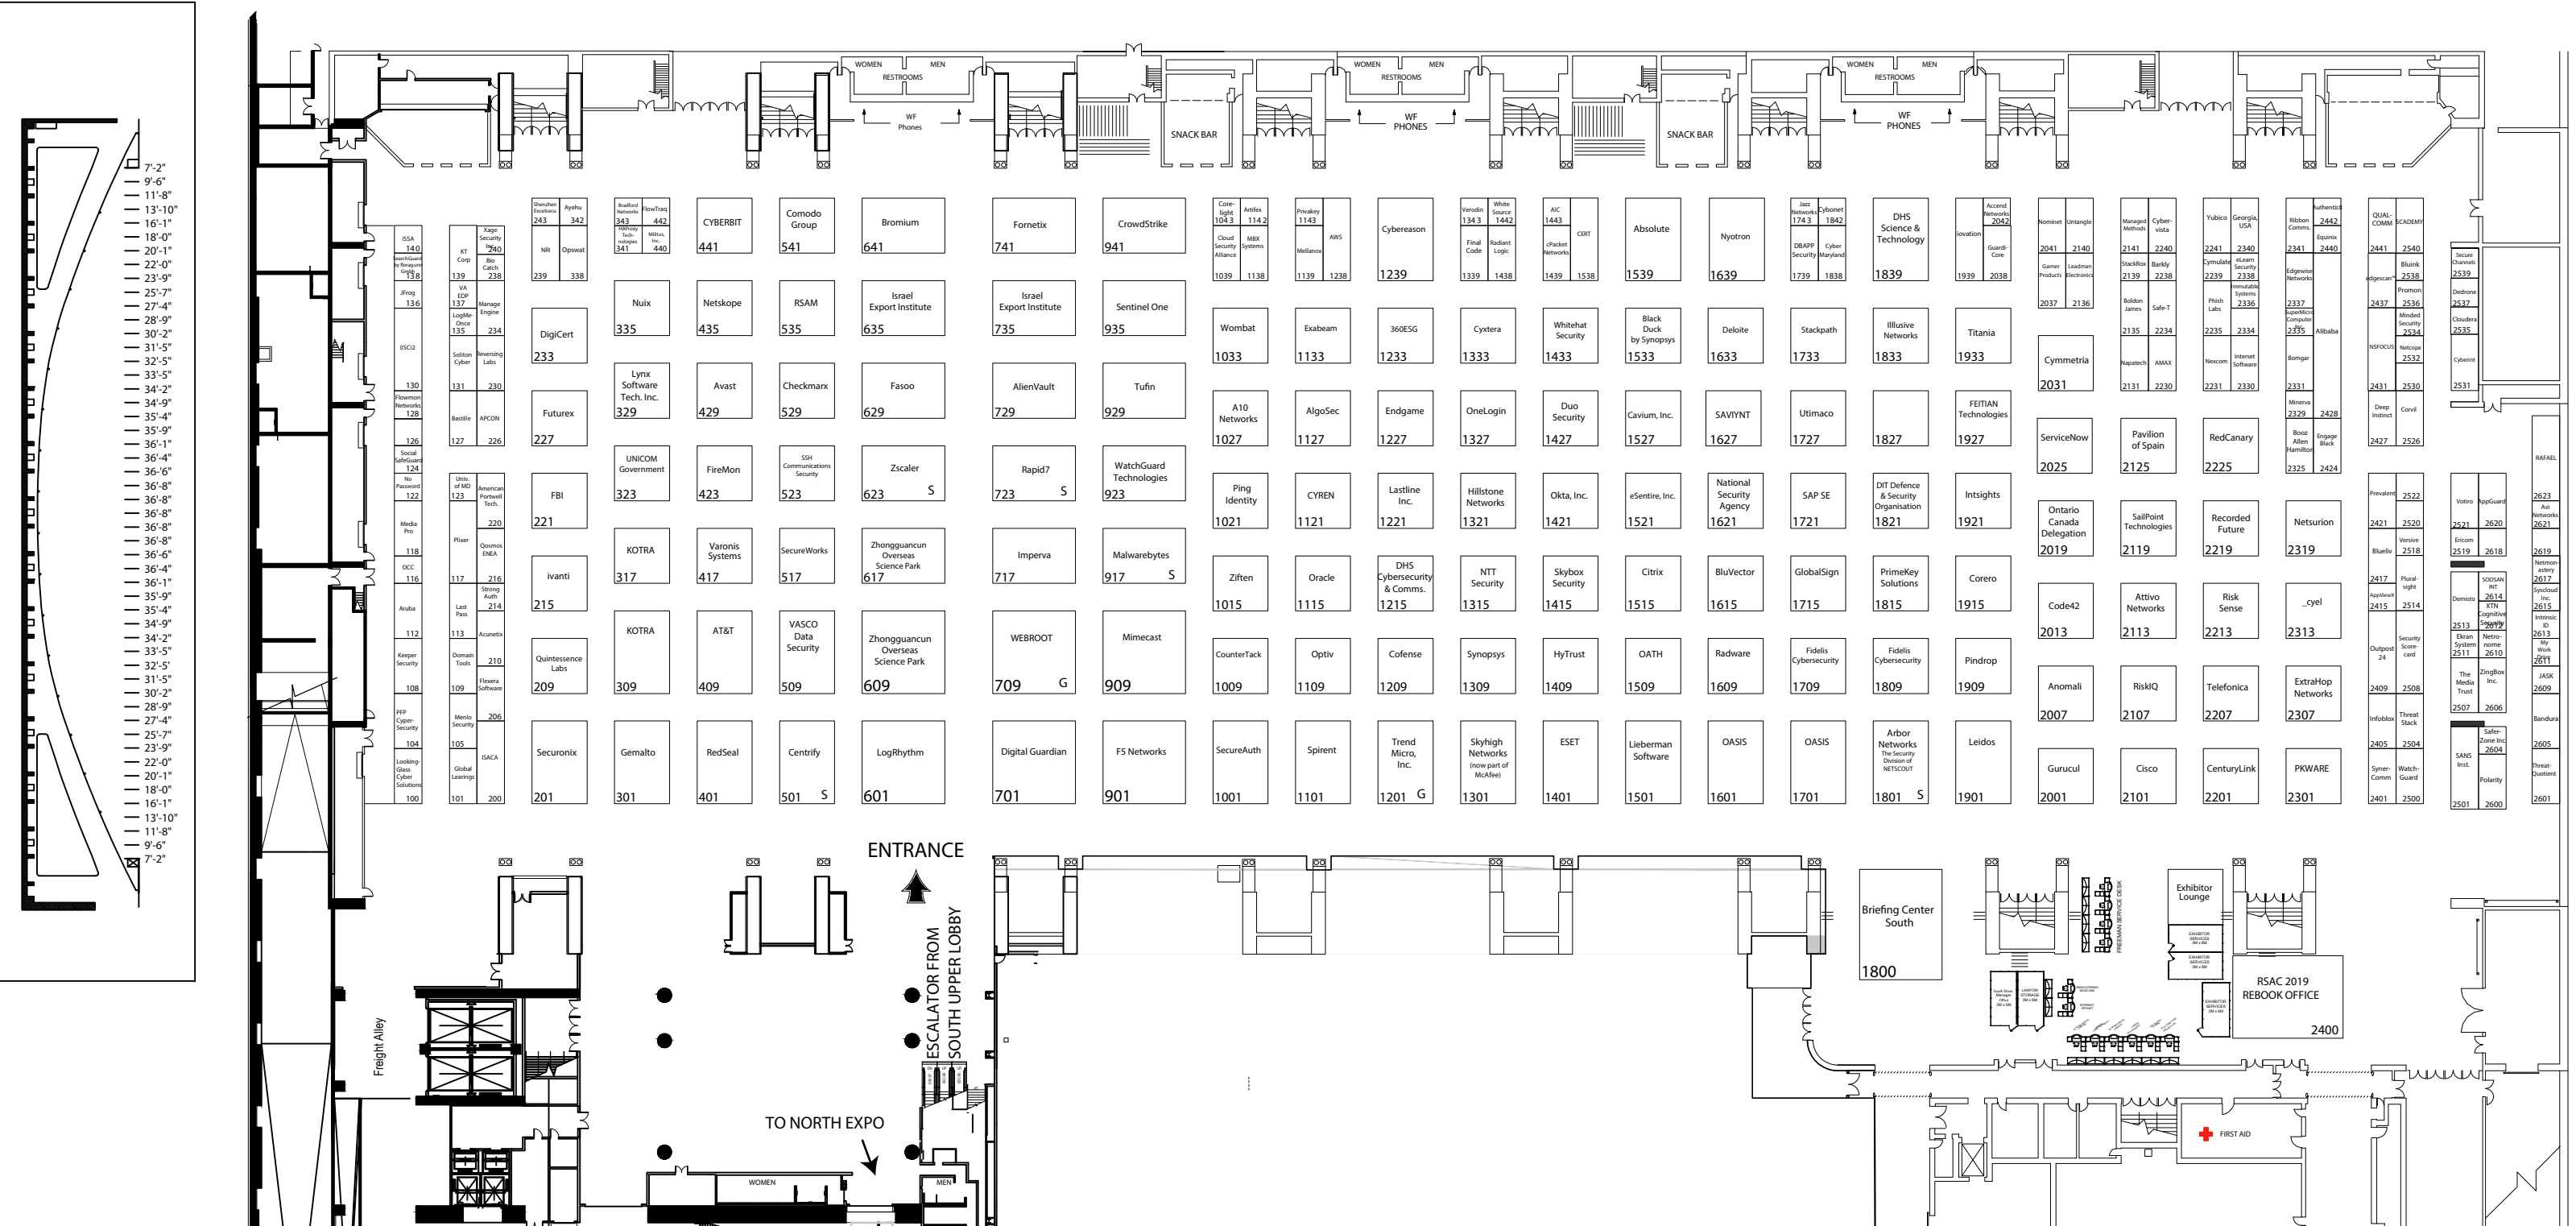

RSA[®] Conference 2018

San Francisco | April 16 – 20 | Moscone Center

SOLD OUT
1234

Available Booth

4/13/2018

South Expo
Halls A-B-C

- 7'-2"
- 9'-6"
- 11'-8"
- 13'-10"
- 16'-1"
- 18'-0"
- 20'-1"
- 22'-0"
- 23'-9"
- 25'-7"
- 27'-4"
- 28'-9"
- 30'-2"
- 31'-5"
- 32'-5"
- 33'-5"
- 34'-2"
- 34'-9"
- 35'-4"
- 35'-9"
- 36'-1"
- 36'-4"
- 36'-6"
- 36'-8"
- 36'-8"
- 36'-8"
- 36'-8"
- 36'-8"
- 36'-6"
- 36'-4"
- 36'-1"
- 35'-9"
- 35'-4"
- 34'-9"
- 34'-2"
- 33'-5"
- 32'-5"
- 31'-5"
- 30'-2"
- 28'-9"
- 27'-4"
- 25'-7"
- 23'-9"
- 22'-0"
- 20'-1"
- 18'-0"
- 16'-1"
- 13'-10"
- 11'-8"
- 9'-6"
- 7'-2"

ENTRANCE

ESCALATOR FROM SOUTH UPPER LOBBY

TO NORTH EXPO

Briefing Center South
1800

Exhibitor Lounge
RSAC 2019 REBOOK OFFICE
2400

FIRST AID