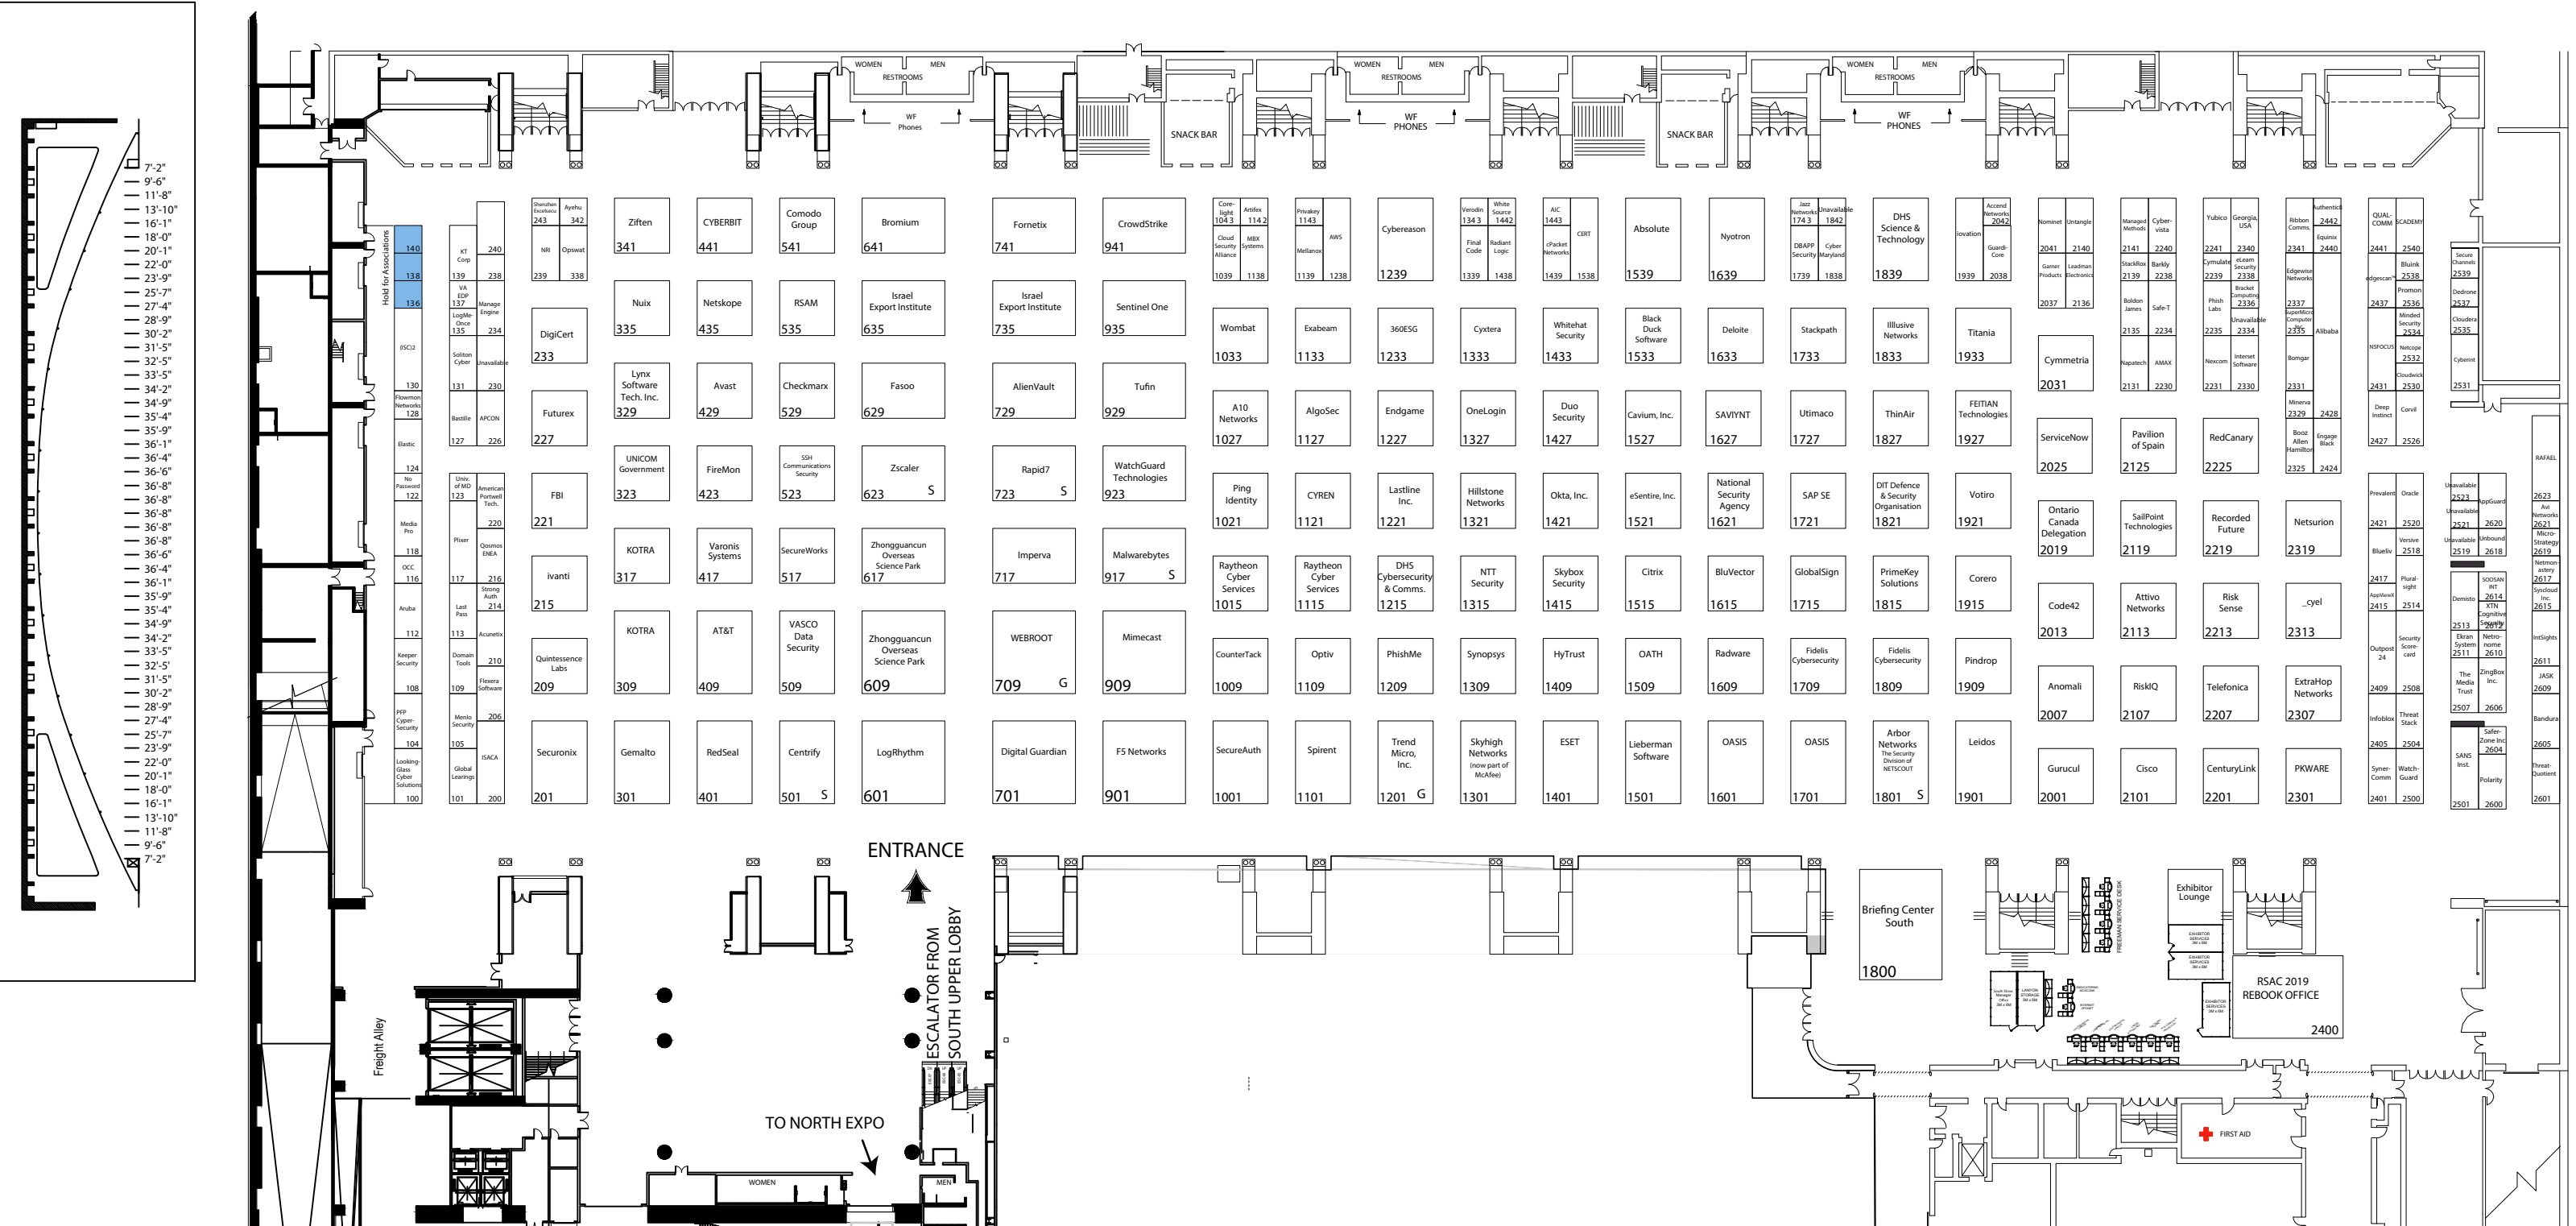

# RSA<sup>®</sup> Conference 2018

San Francisco | April 16 – 20 | Moscone Center

South Expo  
Halls A-B-C

**SOLD OUT**  
1234

Available Booth

2/27/2018

- 7'-2"
- 9'-6"
- 11'-8"
- 13'-10"
- 16'-1"
- 18'-0"
- 20'-1"
- 23'-9"
- 25'-7"
- 27'-4"
- 28'-9"
- 30'-2"
- 31'-5"
- 32'-5"
- 33'-5"
- 34'-2"
- 35'-4"
- 35'-9"
- 36'-1"
- 36'-4"
- 36'-6"
- 36'-8"
- 36'-8"
- 36'-8"
- 36'-8"
- 36'-6"
- 36'-4"
- 35'-9"
- 35'-4"
- 34'-9"
- 34'-2"
- 33'-5"
- 32'-5"
- 31'-5"
- 30'-2"
- 28'-9"
- 27'-4"
- 25'-7"
- 23'-9"
- 22'-0"
- 20'-1"
- 18'-0"
- 16'-1"
- 13'-10"
- 11'-8"
- 9'-6"
- 7'-2"

ENTRANCE

ESCALATOR FROM SOUTH UPPER LOBBY

TO NORTH EXPO

Briefing Center South  
1800

Exhibitor Lounge  
RSAC 2019 REBOOK OFFICE  
2400

FIRST AID