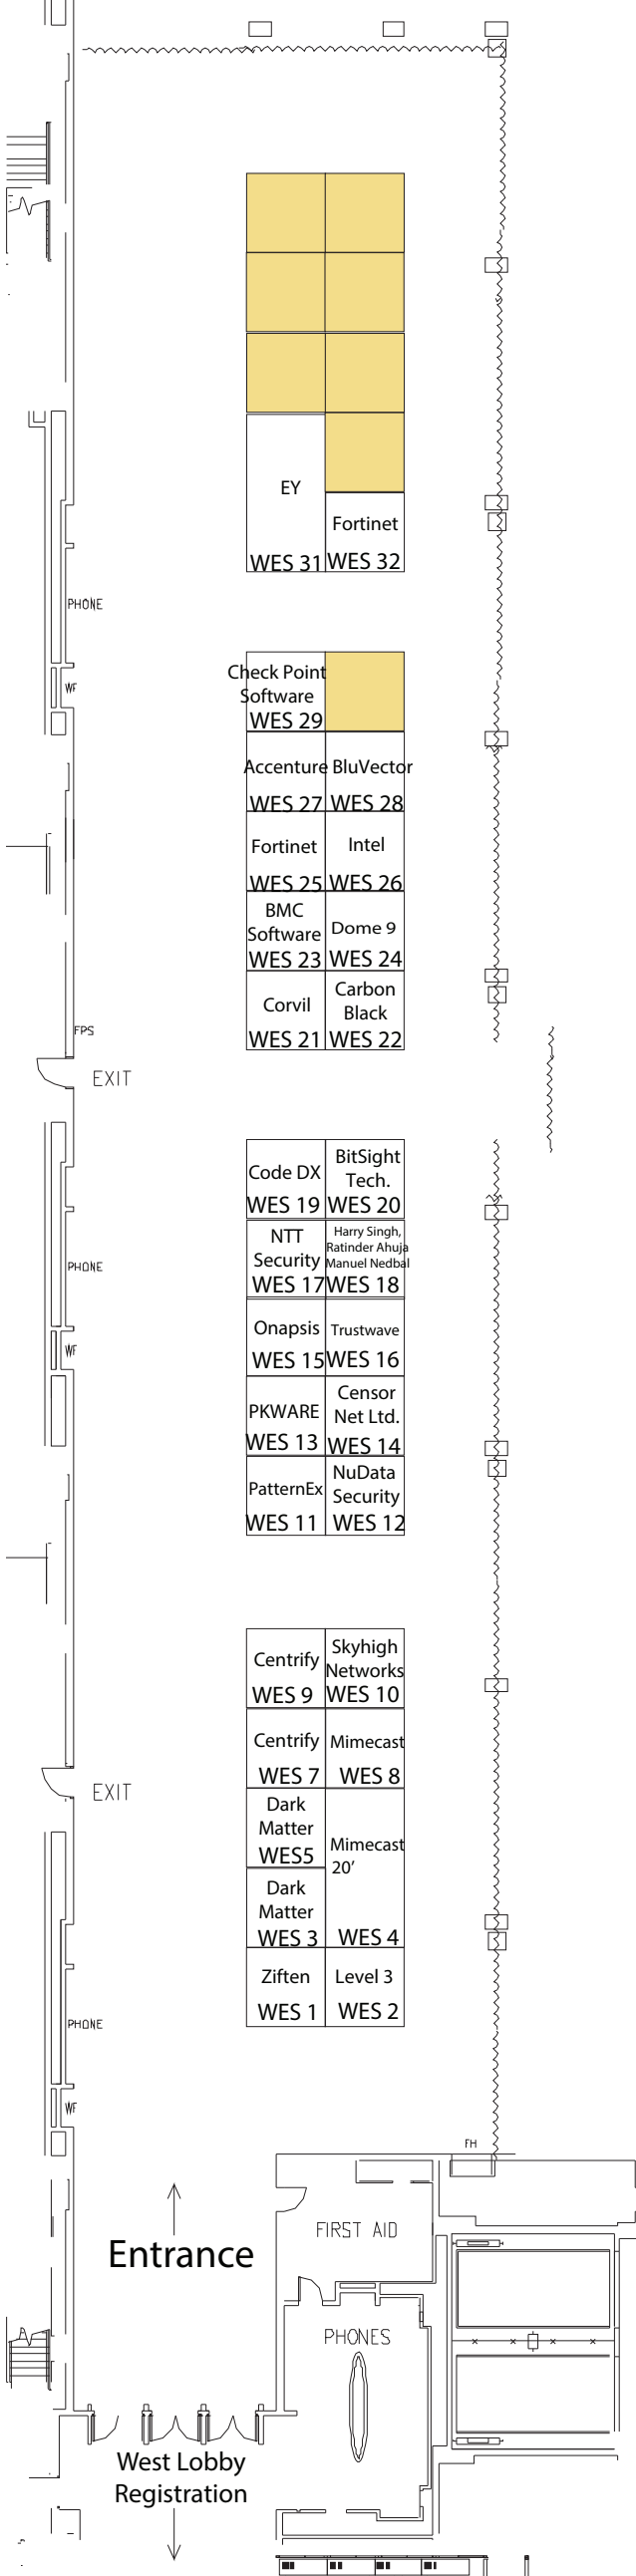

## West Level 1 Meeting Suites

As of January 25, 2017

Entrance

West Lobby Registration

FIRST AID

PHONES

EY	Fortinet
WES 31	WES 32

Check Point Software	
WES 29	
Accenture	BluVector
WES 27	WES 28
Fortinet	Intel
WES 25	WES 26
BMC Software	Dome 9
WES 23	WES 24
Corvil	Carbon Black
WES 21	WES 22