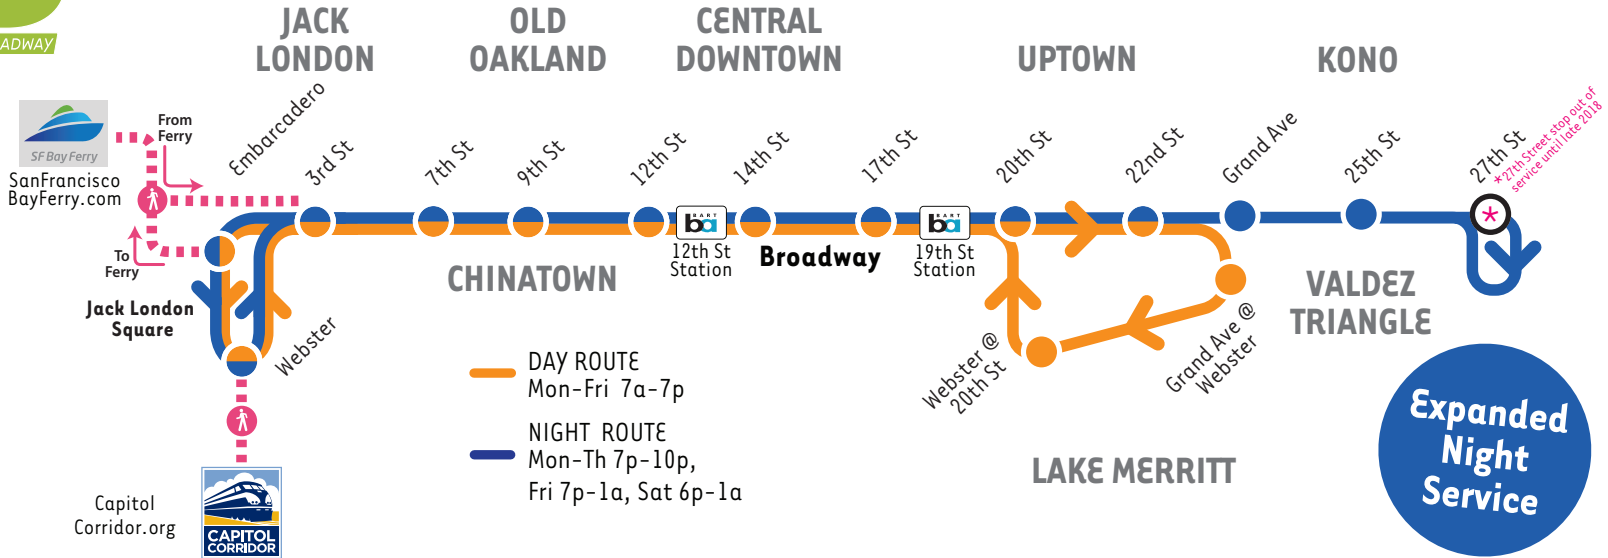

# Catch the FREE Broadway Shuttle

**Expanded Night Service**

Buses arrive every 10-15 minutes. See [Bshuttle.com](http://Bshuttle.com) for schedule and [NextFreeB.com](http://NextFreeB.com) for live arrival predictions.