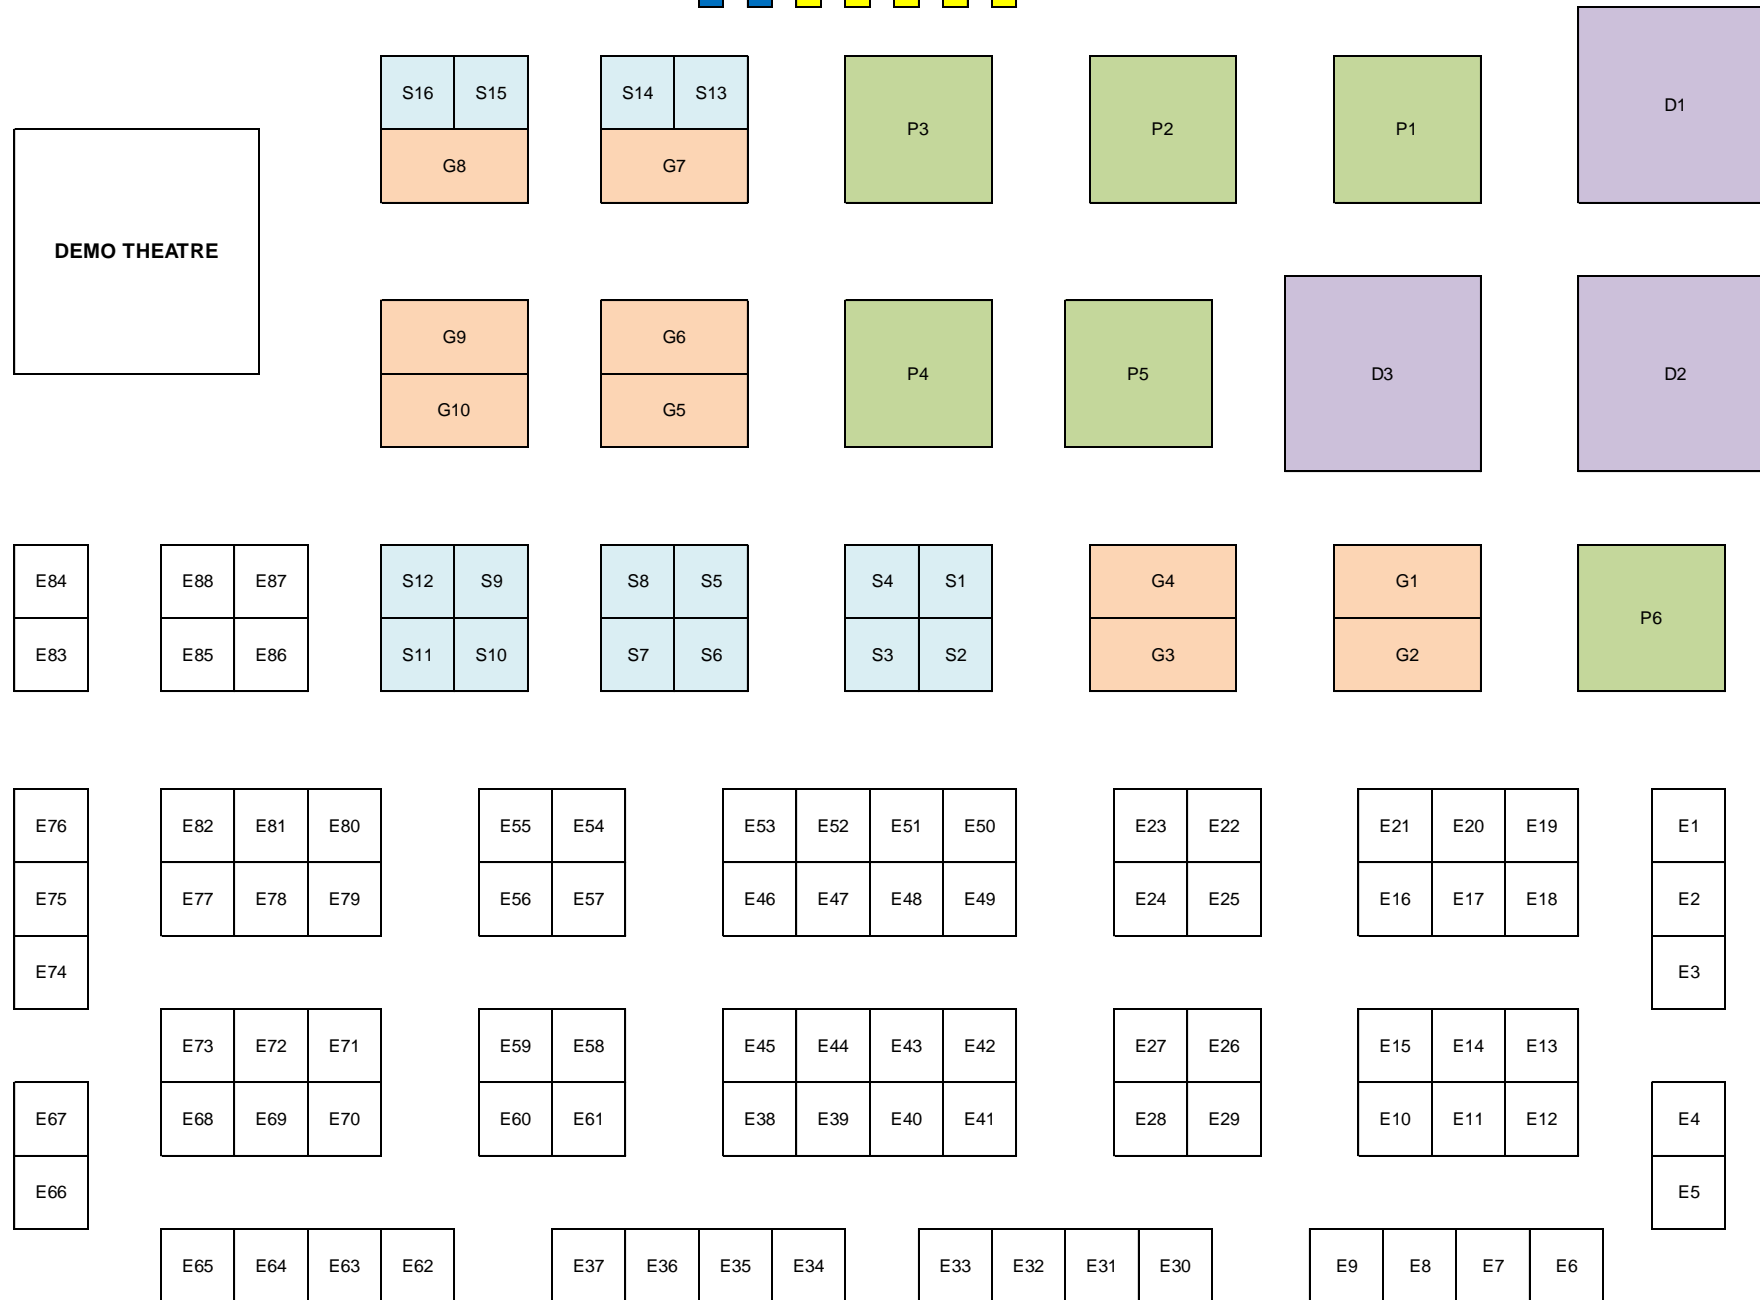

RSA[®]Conference2015

Singapore | 22-24 July | Marina Bay Sands

SANS ISMG INNOVATION ZONE

KEYNOTE ROOM

- Legend:**
- Diamond (64sqm)
 - Platinum (36sqm)
 - Gold (18sqm)
 - Silver (9sqm)
 - Standard Shell Scheme (9sqm)