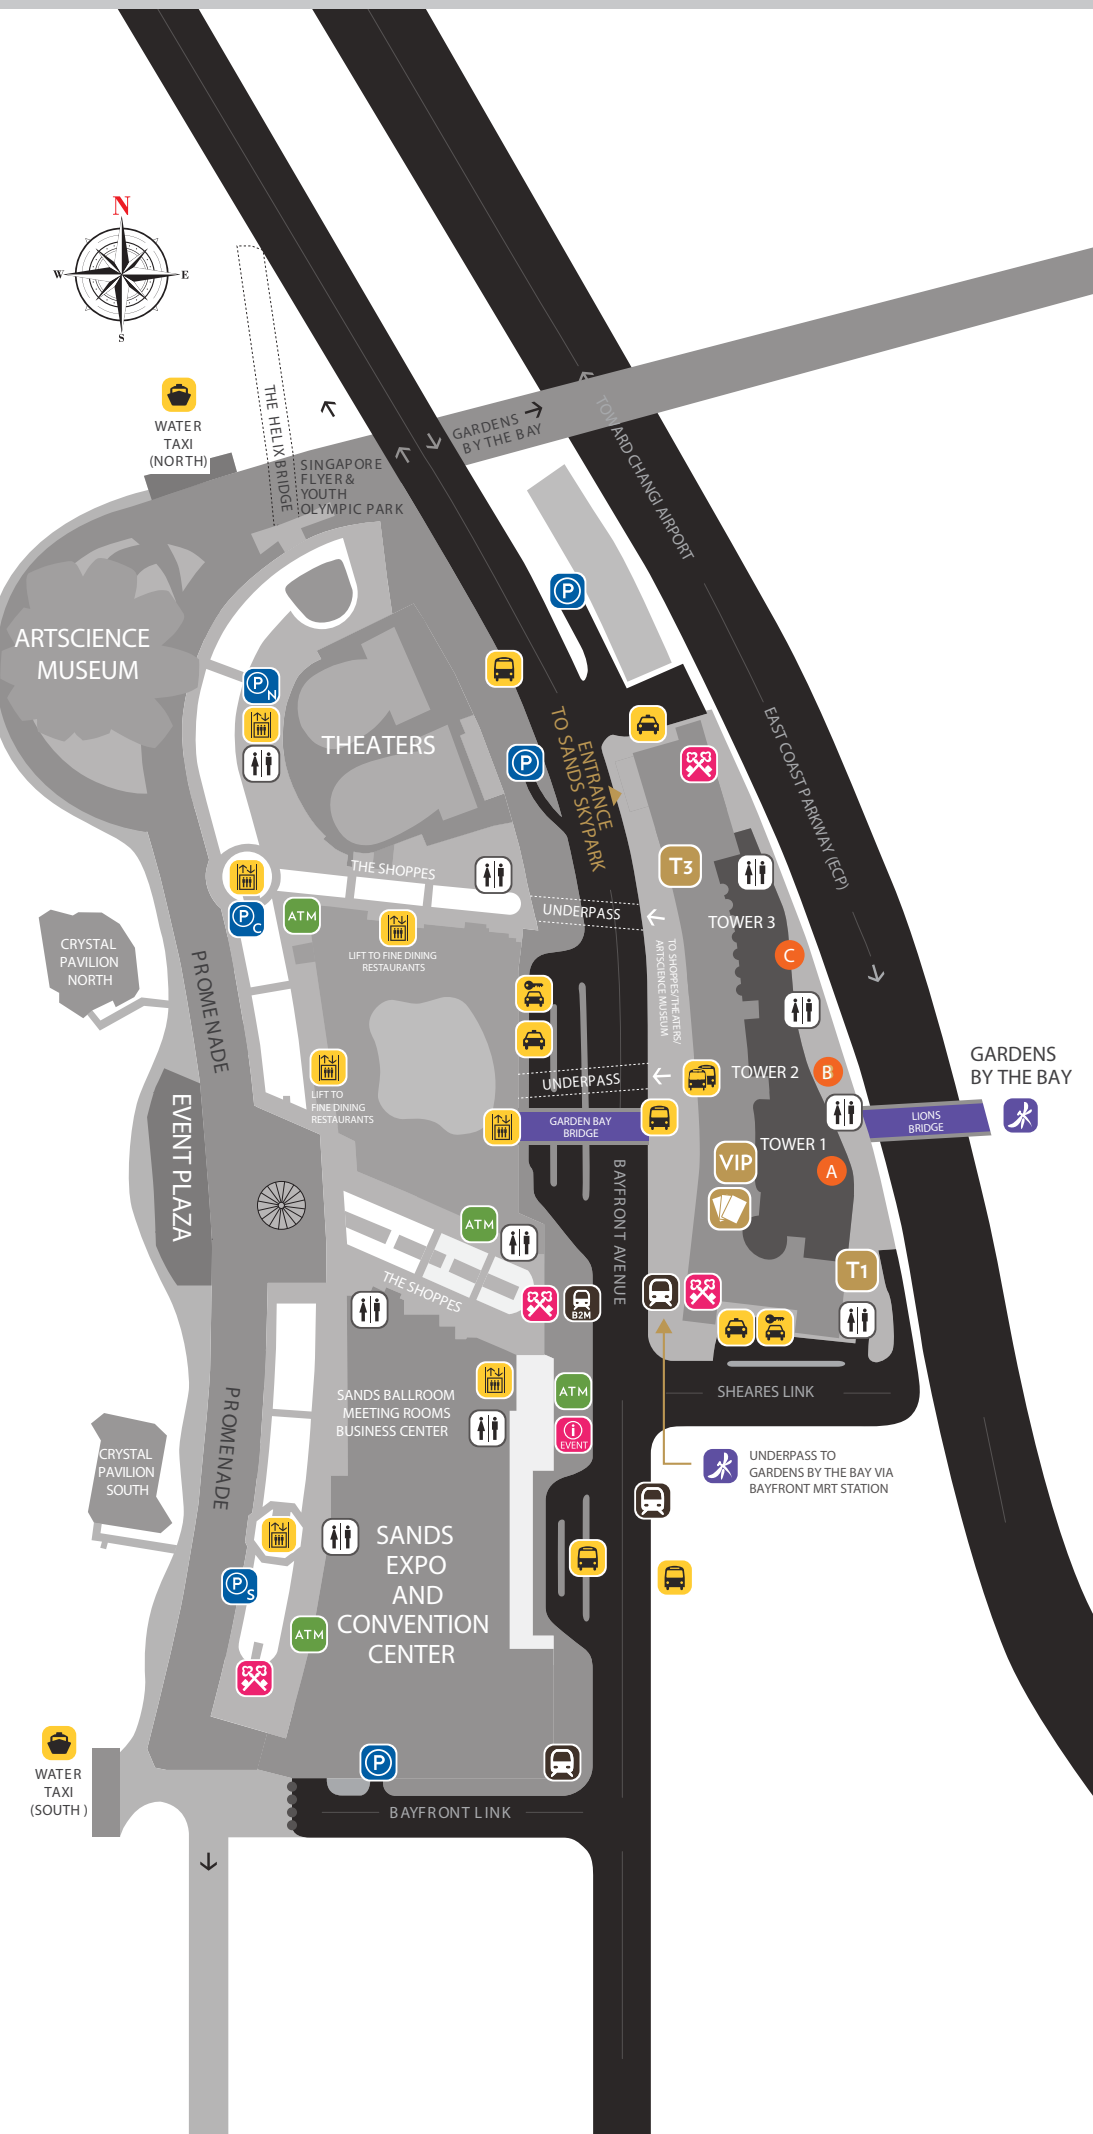

# Destination Map

## LEGEND

-  CONCIERGE
-  EVENT SERVICES CONCIERGE
-  ATM
-  RESTROOMS
-  MRT - BAYFRONT STATION
-  BUS STOP
-  COACH BAY
-  LIFT
-  TAXI STAND
-  VALET
-  WATER TAXI
-  GARDENS BY THE BAY
-  PARKING
-  ACCESS TO CENTRAL CARPARK
-  ACCESS TO NORTH CARPARK
-  ACCESS TO SOUTH CARPARK

## HOTEL LOBBY RESTAURANTS

- A** RISE<sup>®</sup>  
Hotel Lobby Tower 1  
Ext. 85525
- B** FUSE  
Hotel Lobby Tower 2  
Ext. 88529
- C** Jin Shan  
Hotel Lobby Tower 2  
Ext. 87733
- VIP** VIP LOUNGE  
- PAIZA, CLUB & SUITE
- T1** TOWER 1 REGISTRATION  
(Grand & Premier Room)
- T3** TOWER 3 REGISTRATION  
(Deluxe Room)