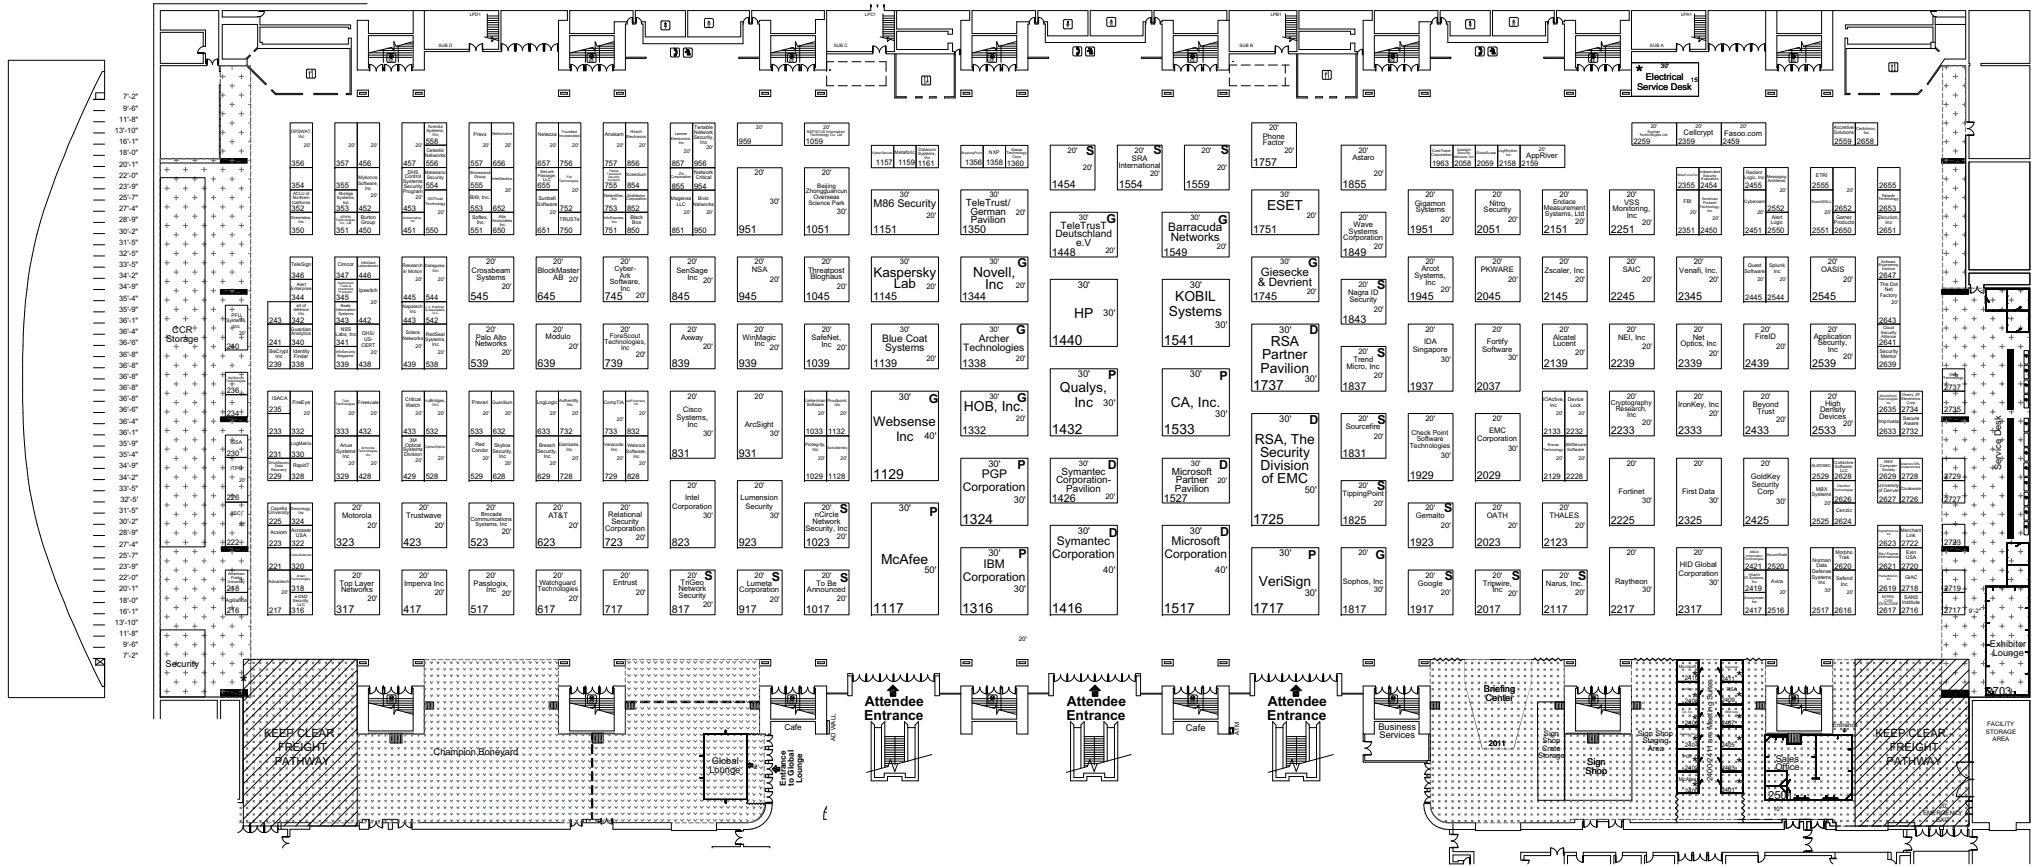

RSA® CONFERENCE 2010

March 1-4, 2010

Moscone Convention Center
San Francisco, CA

*This floor plan is subject to fire marshal approval
As of 1-26-10.